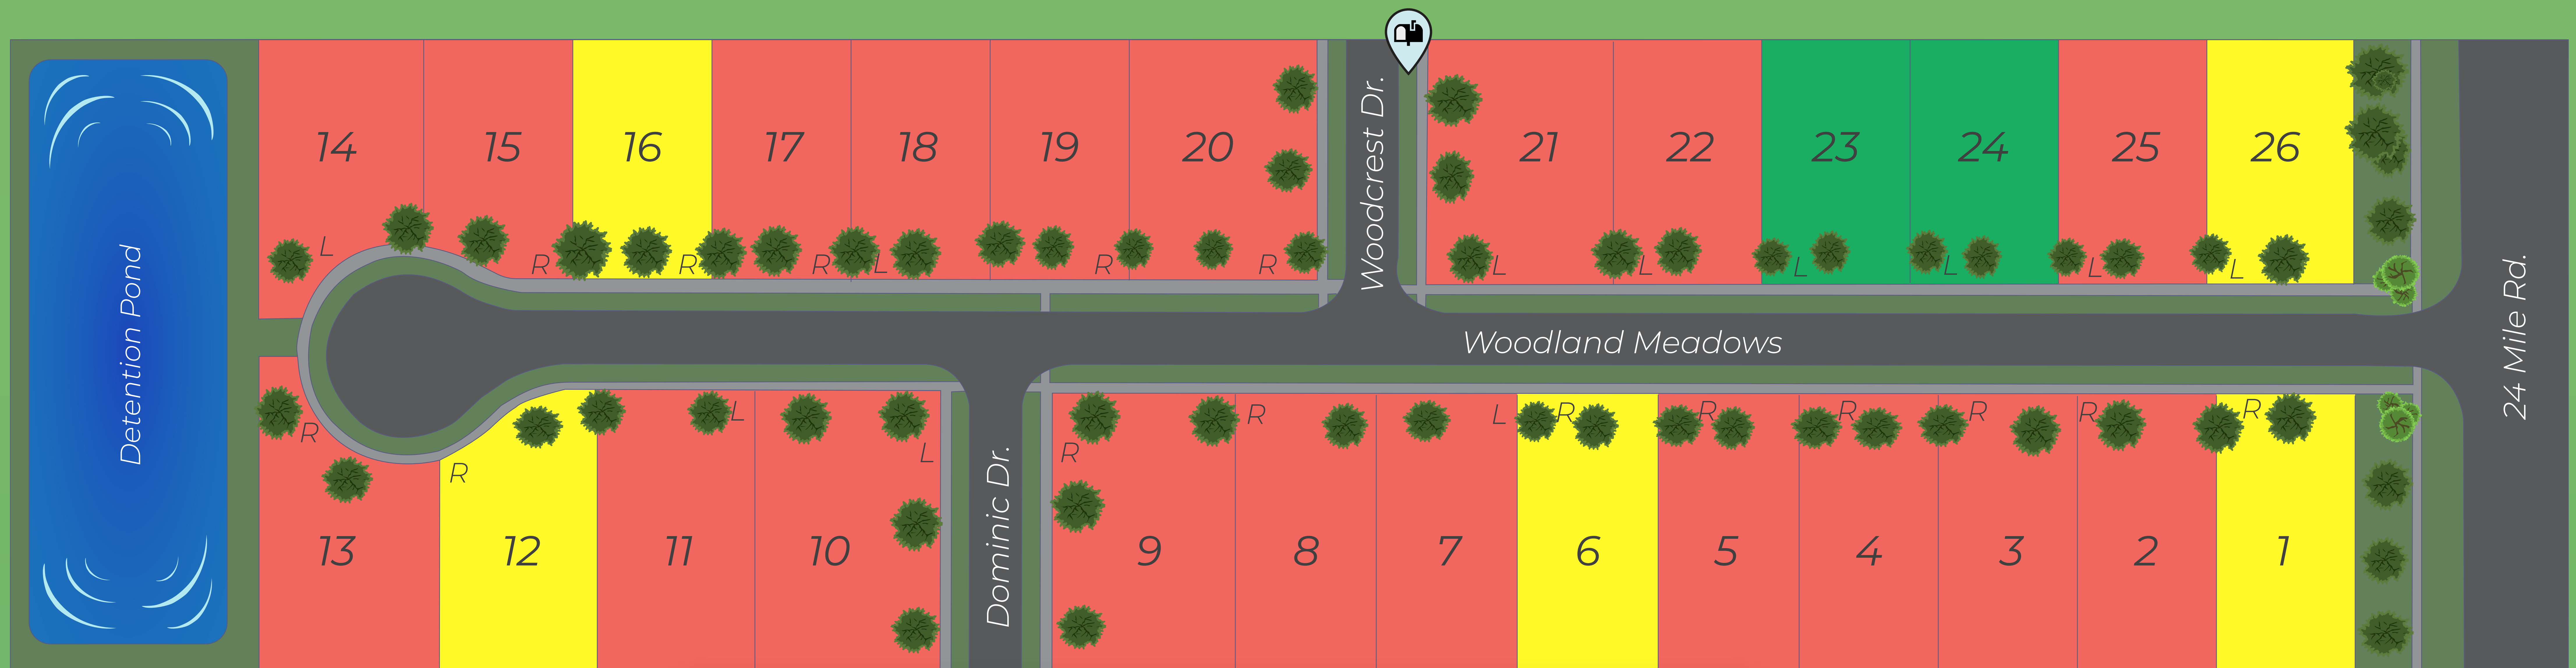

Woodland Meadows

Chesterfield Township

QUICK OCCUPANCY

Lot	Plan	Price
1	Everest (F)	\$ 499,900
6	Washington (A)	\$ 499,900
12	Everest (F)	\$ 524,900
16	Rockford (F)	\$ 599,900
26	Rockford (F)	\$ 574,900

LOT INFORMATION

Lot	Size	Lot Type	Premium
1	75'x150'	Standard	Quick Occupancy
2	75'x150'	Standard	
3	75'x150'	Standard	
4	75'x150'	Standard	
5	76'x150'	Standard	
6	76'x150'	Standard	Quick Occupancy
7	76'x150'	Standard	
8	76'x150'	Standard	
9	100'x150'	Standard	
10	100'x150'	Standard	
11	85'x150'	Standard	
12	90'x132'	Standard	Quick Occupancy
13	104'x142'	Standard	
14	89'x130'	Standard	
15	84'x130'	Standard	
16	75'x130'	Standard	Quick Occupancy
17	75'x130'	Standard	
18	75'x130'	Standard	
19	75'x130'	Standard	
20	101'x130'	Standard	
21	100'x130'	Standard	
22	80'x130'	Standard	
23	80'x130'	Standard	\$ 12,000
24	80'x130'	Standard	\$ 12,000
25	80'x130'	Standard	
26	80'x130'	Standard	Quick Occupancy